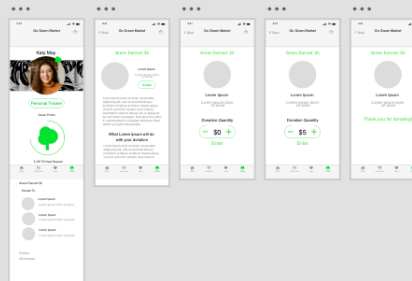

Choose a Toothbrush by searching and using filter

Also, see the restaurants tab of the liked section

Go to the restaurants tab and add in filters. Click on the restaurant and see information

Go to the Profile tab and choose an organization to donate to. Then, make the donation