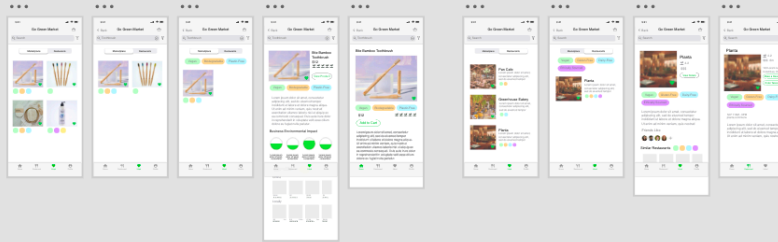

Choose a Toothbrush by searching and using filter

Also, see the restaurants tab of the liked section

Go to the restaurants tab and add in filters. Click on the restaurant and see information

Go to the Profile tab and choose an organization to donate to. Then, make the donation

Go to the Profile tab and click on the personal tracker. Go to bathroom section and see the products that have been imputed. Click on learn more to see why the product is marked as unsustainable